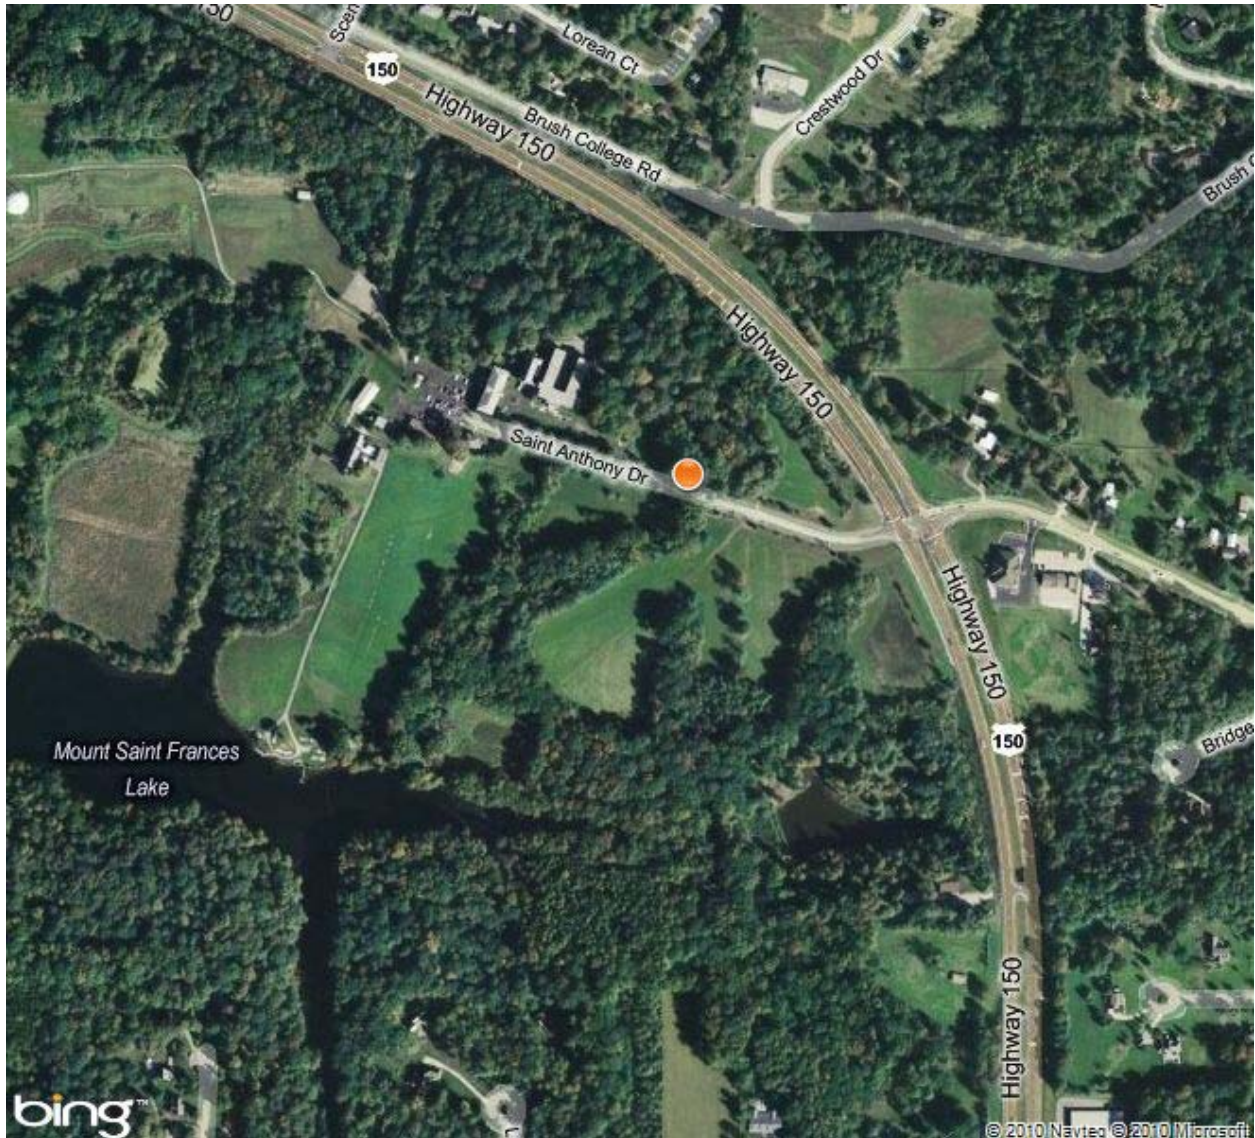

MOUNT ST. FRANCIS  
101 Saint Anthony Dr.  
Floyds Knobs, IN 47119

MOUNT ST. FRANCIS  
101 Saint Anthony Dr.  
Floyds Knobs, IN 47119

MOUNT ST. FRANCIS  
101 Saint Anthony Dr.  
Floyds Knobs, IN 47119

MOUNT ST. FRANCIS  
101 Saint Anthony Dr.  
Floyds Knobs, IN 47119

Mount St. Francis – LAKE SHELTER & CAMPING AREA