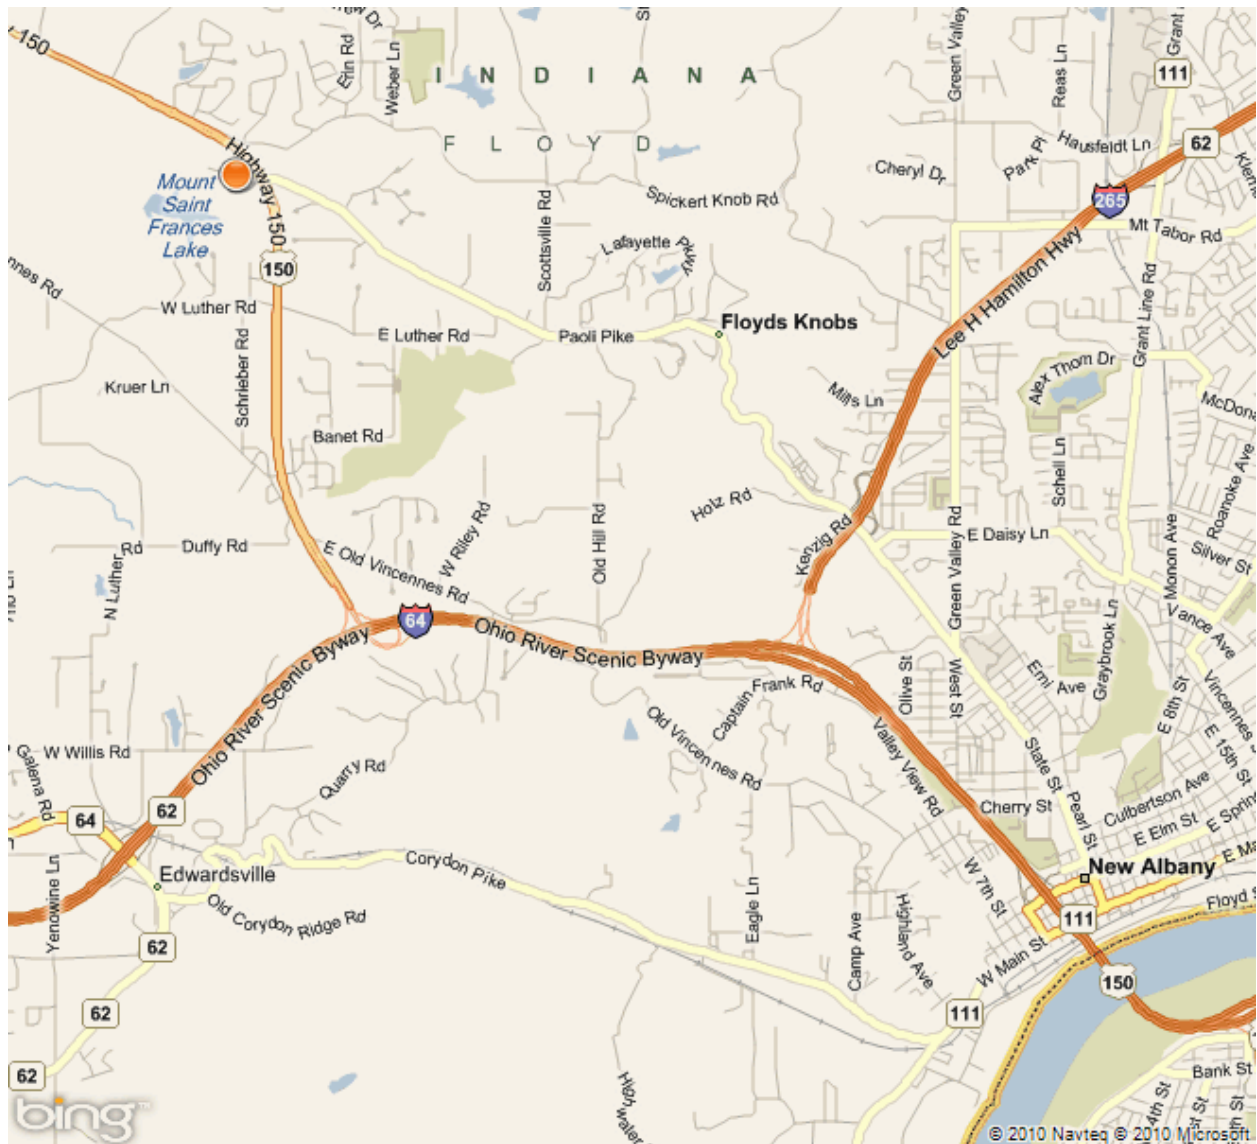

MOUNT ST. FRANCIS  
101 Saint Anthony Dr.  
Floyds Knobs, IN 47119

MOUNT ST. FRANCIS  
101 Saint Anthony Dr.  
Floyds Knobs, IN 47119

MOUNT ST. FRANCIS  
101 Saint Anthony Dr.  
Floyds Knobs, IN 47119

MOUNT ST. FRANCIS  
101 Saint Anthony Dr.  
Floyds Knobs, IN 47119

Mount St. Francis – LAKE SHELTER & CAMPING AREA