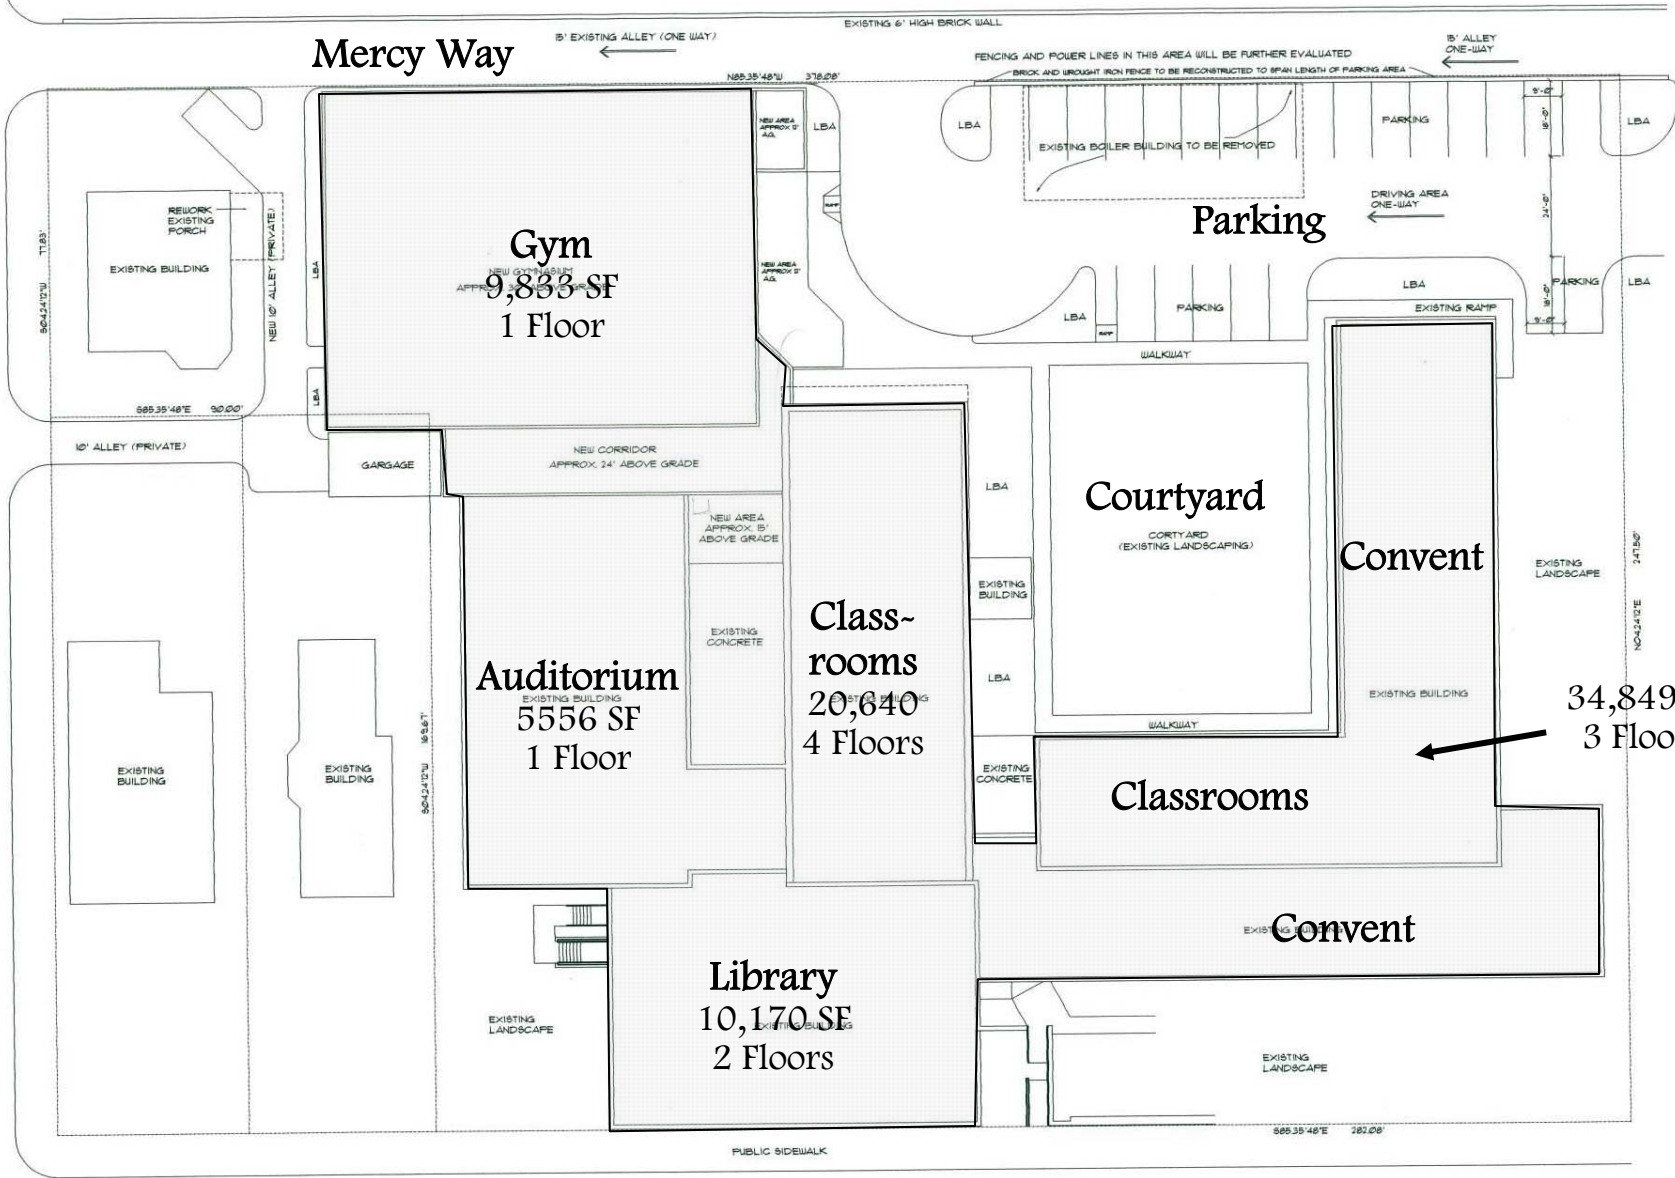

St. Anthony Place

SAINT ANTHONY PLACE

Broadway

EAST BROADWAY

Total Square Feet:  
81,048

**Existing Campus Plan**  
Former Mercy High School  
1176 East Broadway  
Louisville, Kentucky